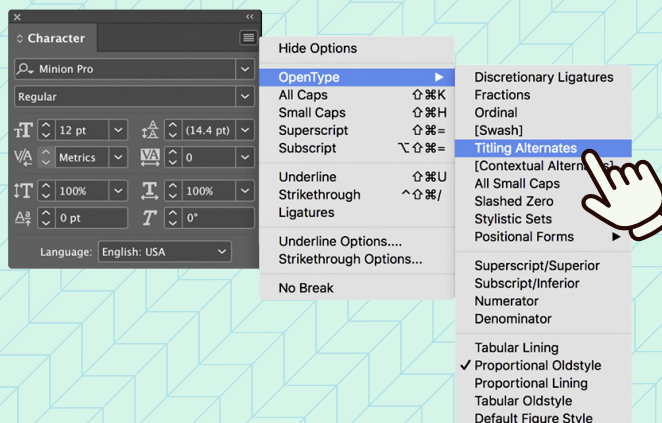

• HOW TO USE •

GILWAY paradox

A SMART TYPE FAMILY BY ART GROOTFONTEIN

ONE AT A TIME...

SELECT THE LETTERS AND USE THE CONTEXTUAL TEXT BOX (ADOBE APPS)

> IF THE TEXT BOX ISN'T ENABLED IN YOUR ADOBE APP, PLEASE TAKE A LOOK AT THE NEXT PAGE.

ONCE AND FOR ALL!

USE THE TITLING ALTERNATES OPENTYPE FEATURE.

ILLUSTRATOR

INDESIGN

PHOTOSHOP

ENABLE THE CONTEXTUAL TEXT BOX

SHOW THE ALTERNATES CONTEXTUAL PANEL WHEN SELECTING A CHARACTER.

INDESIGN > PREFERENCES

ILLUSTRATOR > PREFERENCES

PHOTOSHOP > PREFERENCES