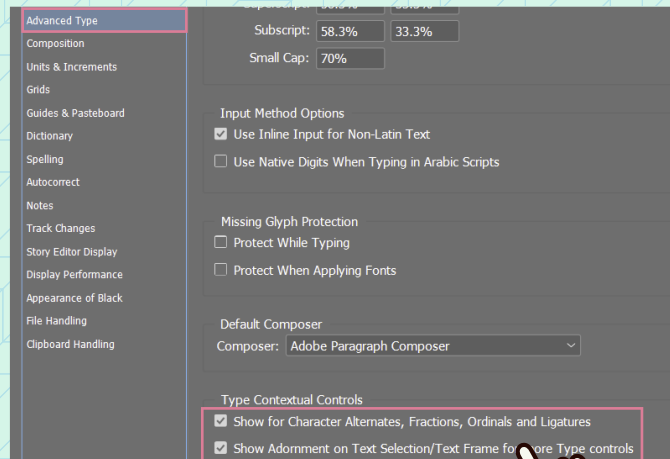

ONCE AND FOR ALL!

USE THE TITLING ALTERNATES OPENTYPE FEATURE.

ILLUSTRATOR

INDESIGN

PHOTOSHOP

ENABLE THE CONTEXTUAL TEXT BOX

SHOW THE ALTERNATES CONTEXTUAL PANEL WHEN SELECTING A CHARACTER.

INDESIGN > PREFERENCES

ILLUSTRATOR > PREFERENCES

PHOTOSHOP > PREFERENCES