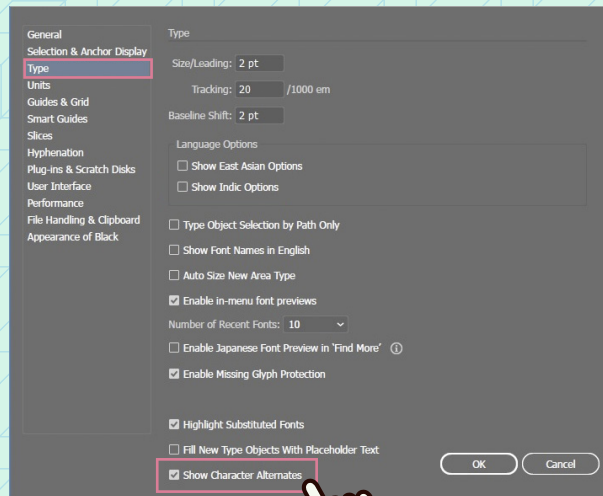

ILLUSTRATOR > PREFERENCES